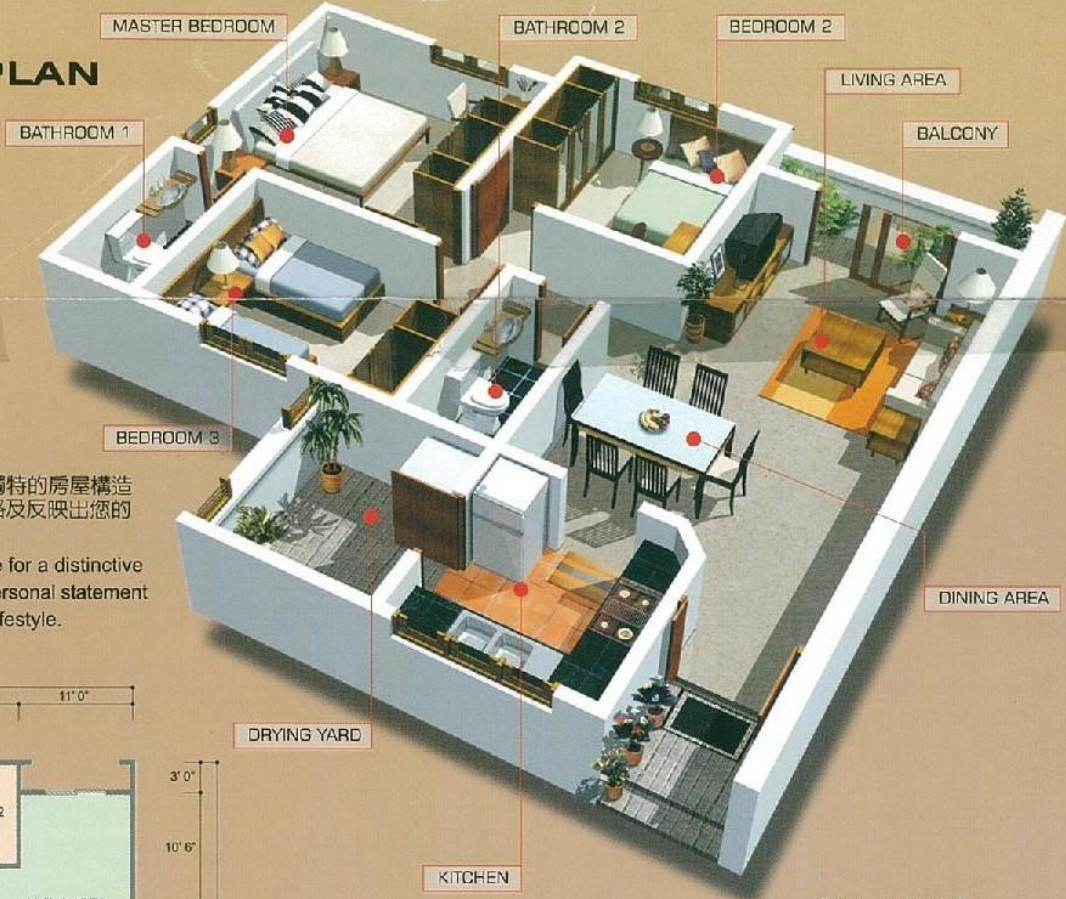

玫瑰閣 Pangsapuri Sri Klekar

備有“網際網絡”及
“寰宇電視”的智慧型房屋。
*Intelligent e-home
with Internet ready &
Astro ready facilities*

*Combining privacy and comfort living without
sacrificing modern convenience*
融合個人私隱及舒適生活並且沒忽略到現有的摩登便利

LAYOUT PLAN

我們的設計師為您定制獨特的房屋構造來配合您的室內家居風格及反映出您的生活品味。

We customize your home for a distinctive interior. Your home is a personal statement reflecting your interests lifestyle.

Cover car park.

SITE PLAN

"Serve and Strike the Balance Between Quality and Affordability"